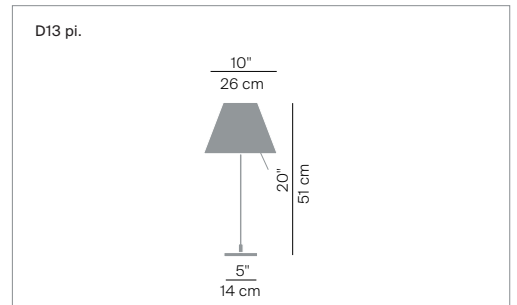

Light source D13pi./ D13pi.pt. 42W HSGSA E14 EEL: D
12W FB E14 energy saver EEL: A
LED E14 EEL: A
D13.pic. LED LED 7W E14 (included) EEL: A

Product use: Indoor

Materials: Aluminium stem interchangeable polycarbonate silkscreened shade

Colors: Structure: alu, black, off white, brass.
Shade: white, comfort green, edgy pink, mistic white, soft skin, shaded stone, primary red, liquorice black, petroleum blue, smart yellow, concrete grey

Description: A discrete but solid presence, Costanzina can easily be positioned in any room, without creating problems of style. The polycarbonate lampshade rests on the aluminium structure only two points. When bumped into, the shade can swing but doesn't fall.

Insulation class:

Awards: Part of the permanent Architecture an Design collection of MoMA, Museum of Modern Art, New York

Reference code: Structure
D13 pi. 1D13=NP00020 alu
1D13=NP00017 black
1D13=NP00003 off white
1D13=NP00030 brass

D13 pi.pt. 1D13PNP00020 alu

D13. pic. LED 1D13=NPLC020 complete version (alu body, white shade)

Shade
D13pi/1/4 1D13=1P11N02 white

Mezzo Tono collection
D13pi/1/2 9D1331437737 comfort green
9D1331437724 edgy pink
9D1331437734 mistic white
9D1331437738 soft skin
9D1331437739 shaded stone

Radieuse collection
D13pi/1/2 9D1331437708 primary red
9D1331437701 liquorice black
9D1331437736 petroleum blue
9D1331437706 smart yellow
9D1331437705 concrete grey