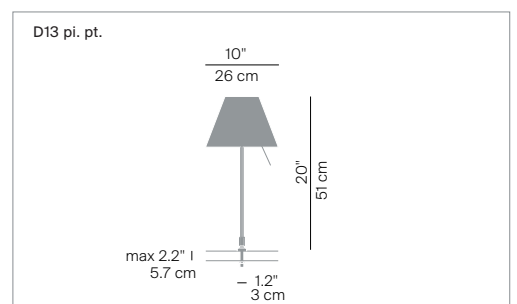

Light source D13pi./ D13pi.pt. 42W HSGSA E14 EEL: D
12W FB E14 energy saver EEL: A
LED E14 EEL: A
D13.pic. LED LED 7W E14 (included) EEL: A

Product use: Indoor

Materials: Aluminium stem interchangeable polycarbonate silkscreened shade

Colors: Structure: alu, black, off white, brass.
Shade: white, comfort green, edgy pink, mistic white, soft skin, shaded stone, primary red, liquorice black, petroleum blue, smart yellow, concrete grey

Description: A discrete but solid presence, Costanzina can easily be positioned in any room, without creating problems of style. The polycarbonate lampshade rests on the aluminium structure only two points. When bumped into, the shade can swing but doesn't fall.

Insulation class:

Awards: Part of the permanent Architecture an Design collection of MoMA, Museum of Modern Art, New York

Reference code: Structure
D13 pi. 1D13=NP00020 alu
1D13=NP00017 black
1D13=NP00003 off white
1D13=NP00030 brass

D13 pi.pt. 1D13PNP00020 alu

D13. pic. LED 1D13=NPLC020 complete version (alu body, white shade)

Shade
D13pi/1/4 1D13=1P11N02 white

Mezzo Tono collection
D13pi/1/2 9D1331437737 comfort green
9D1331437724 edgy pink
9D1331437734 mistic white
9D1331437738 soft skin
9D1331437739 shaded stone

Radieuse collection
D13pi/1/2 9D1331437708 primary red
9D1331437701 liquorice black
9D1331437736 petroleum blue
9D1331437706 smart yellow
9D1331437705 concrete grey